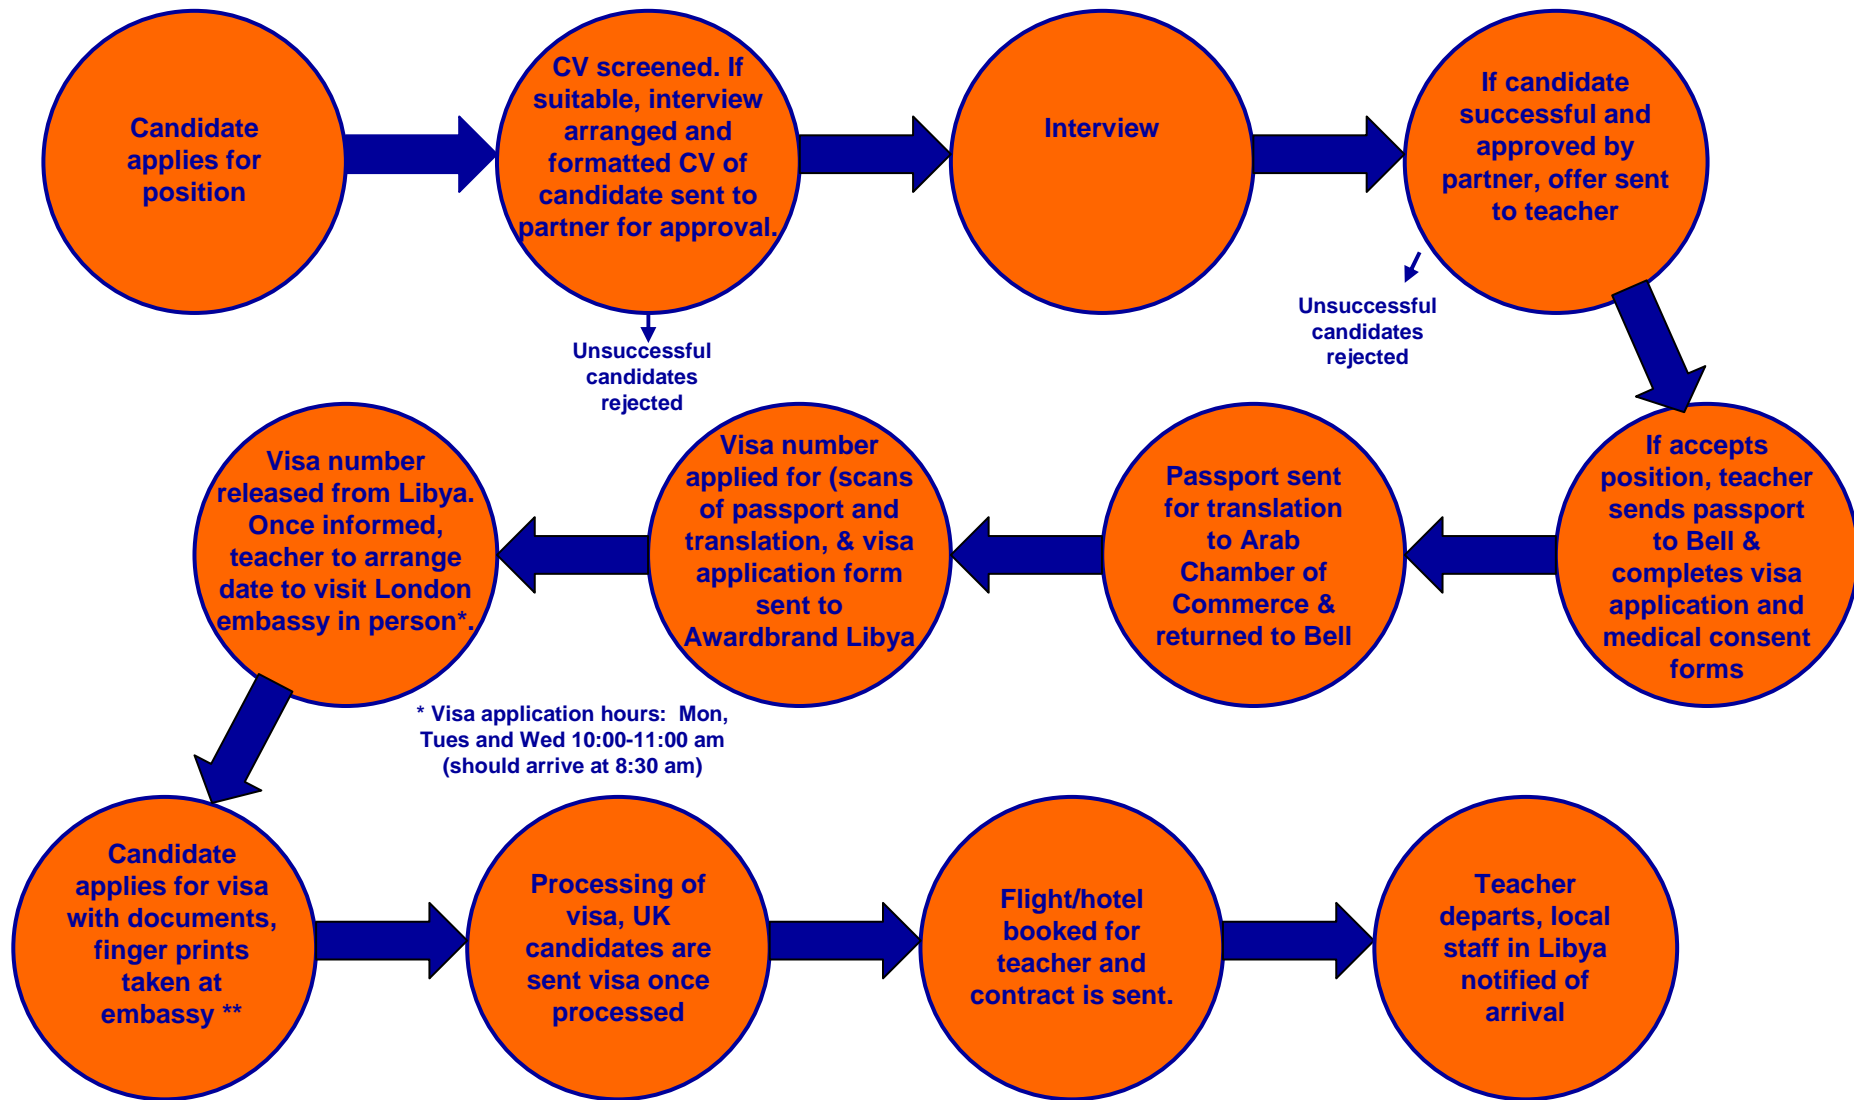

# Bell Recruitment Process – Libya project

\* Visa application hours: Mon, Tues and Wed 10:00-11:00 am (should arrive at 8:30 am)

\*\*passport, 4 photos, visa form, bank statements (6 mo), flight & travel documents + Special Delivery Envelope