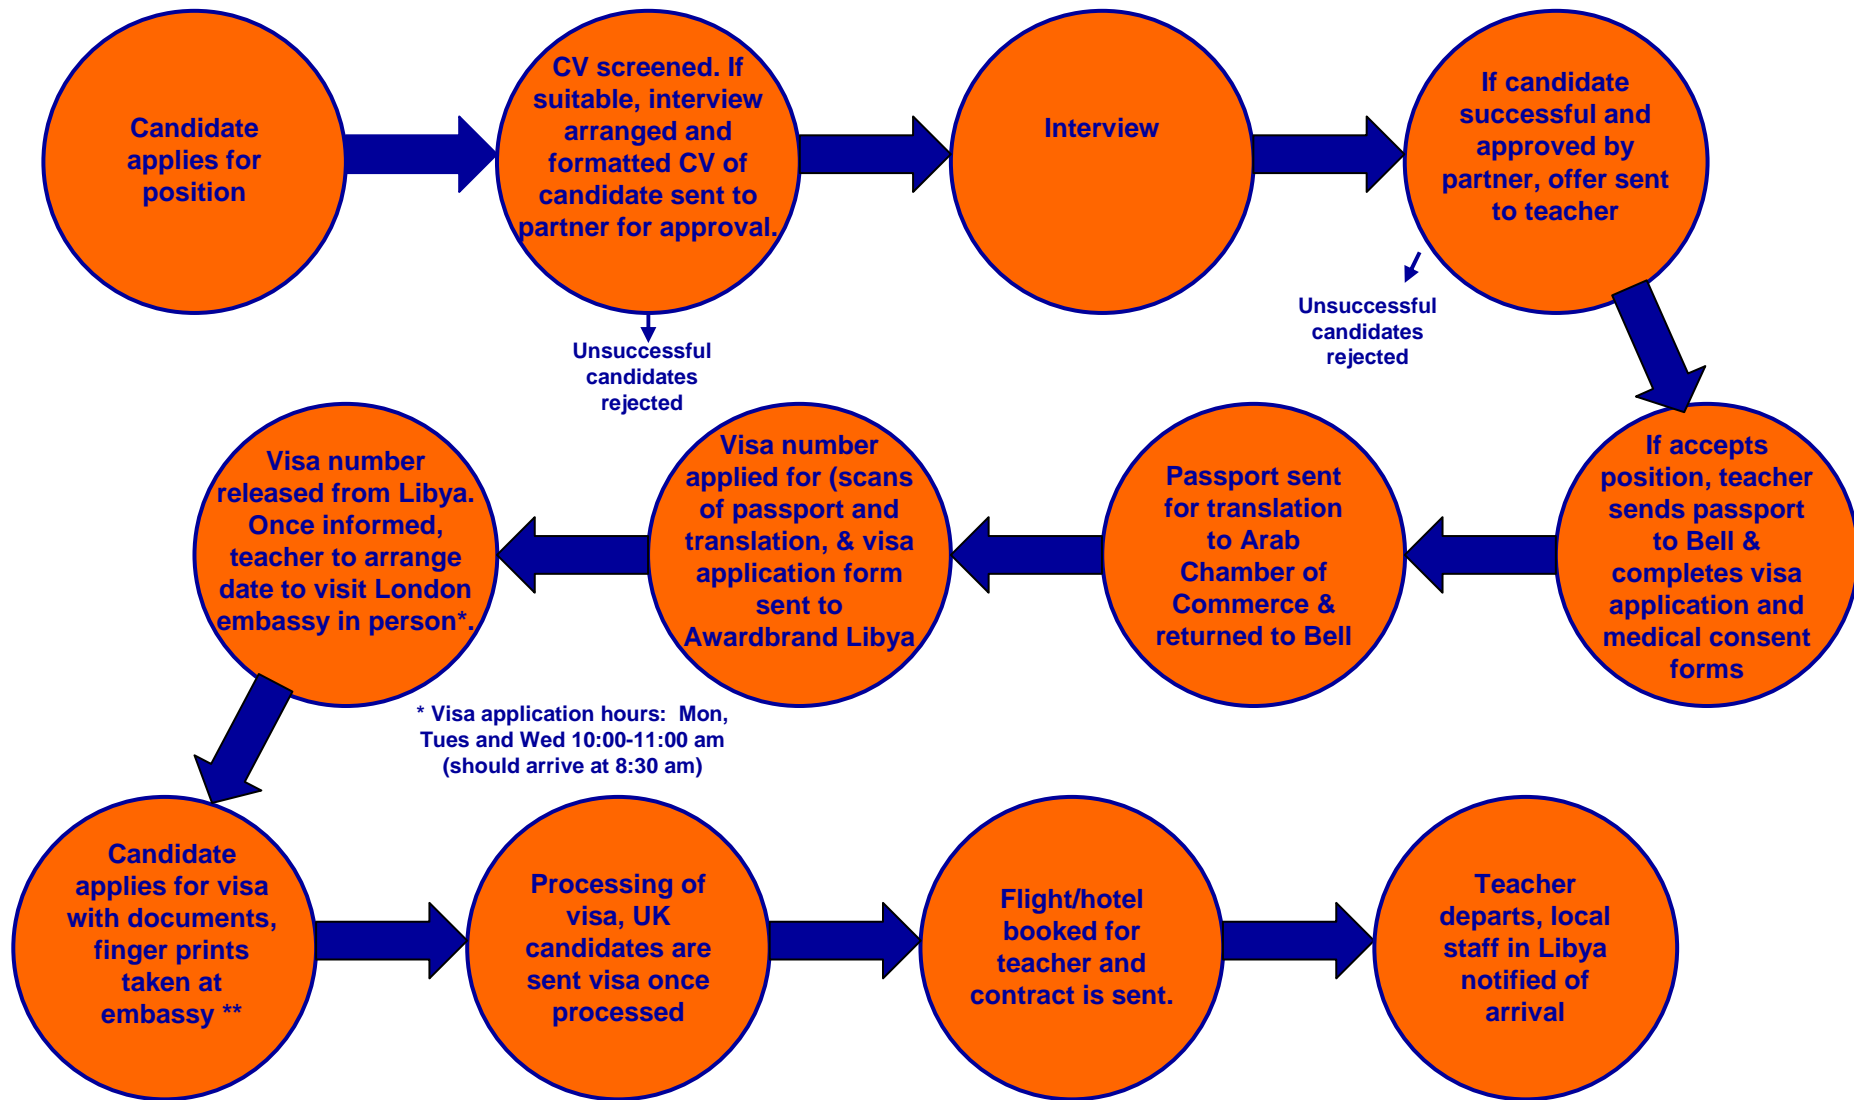

Bell Recruitment Process – Libya project

* Visa application hours: Mon, Tues and Wed 10:00-11:00 am (should arrive at 8:30 am)

**passport, 4 photos, visa form, bank statements (6 mo), flight & travel documents + Special Delivery Envelope